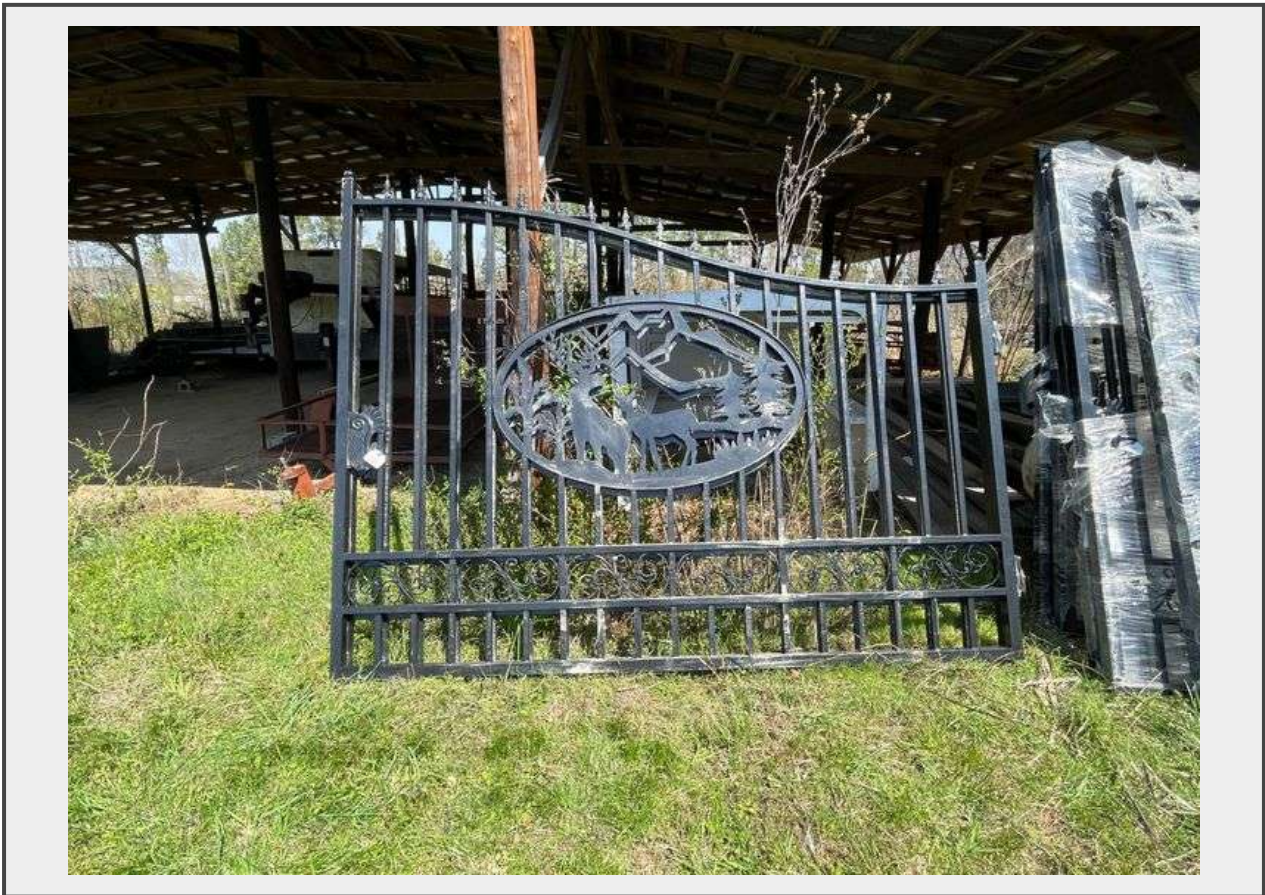

Sale Name: Watson Farm Equipment & Consignment Auction - Bid Here!!

LOT 234 - 2 Great Bear Decorative Gates - 9'4" each - Pair fits 20' opening

Description

2 Great Bear Decorative Gates - 9'4" each - Pair fits 20' opening